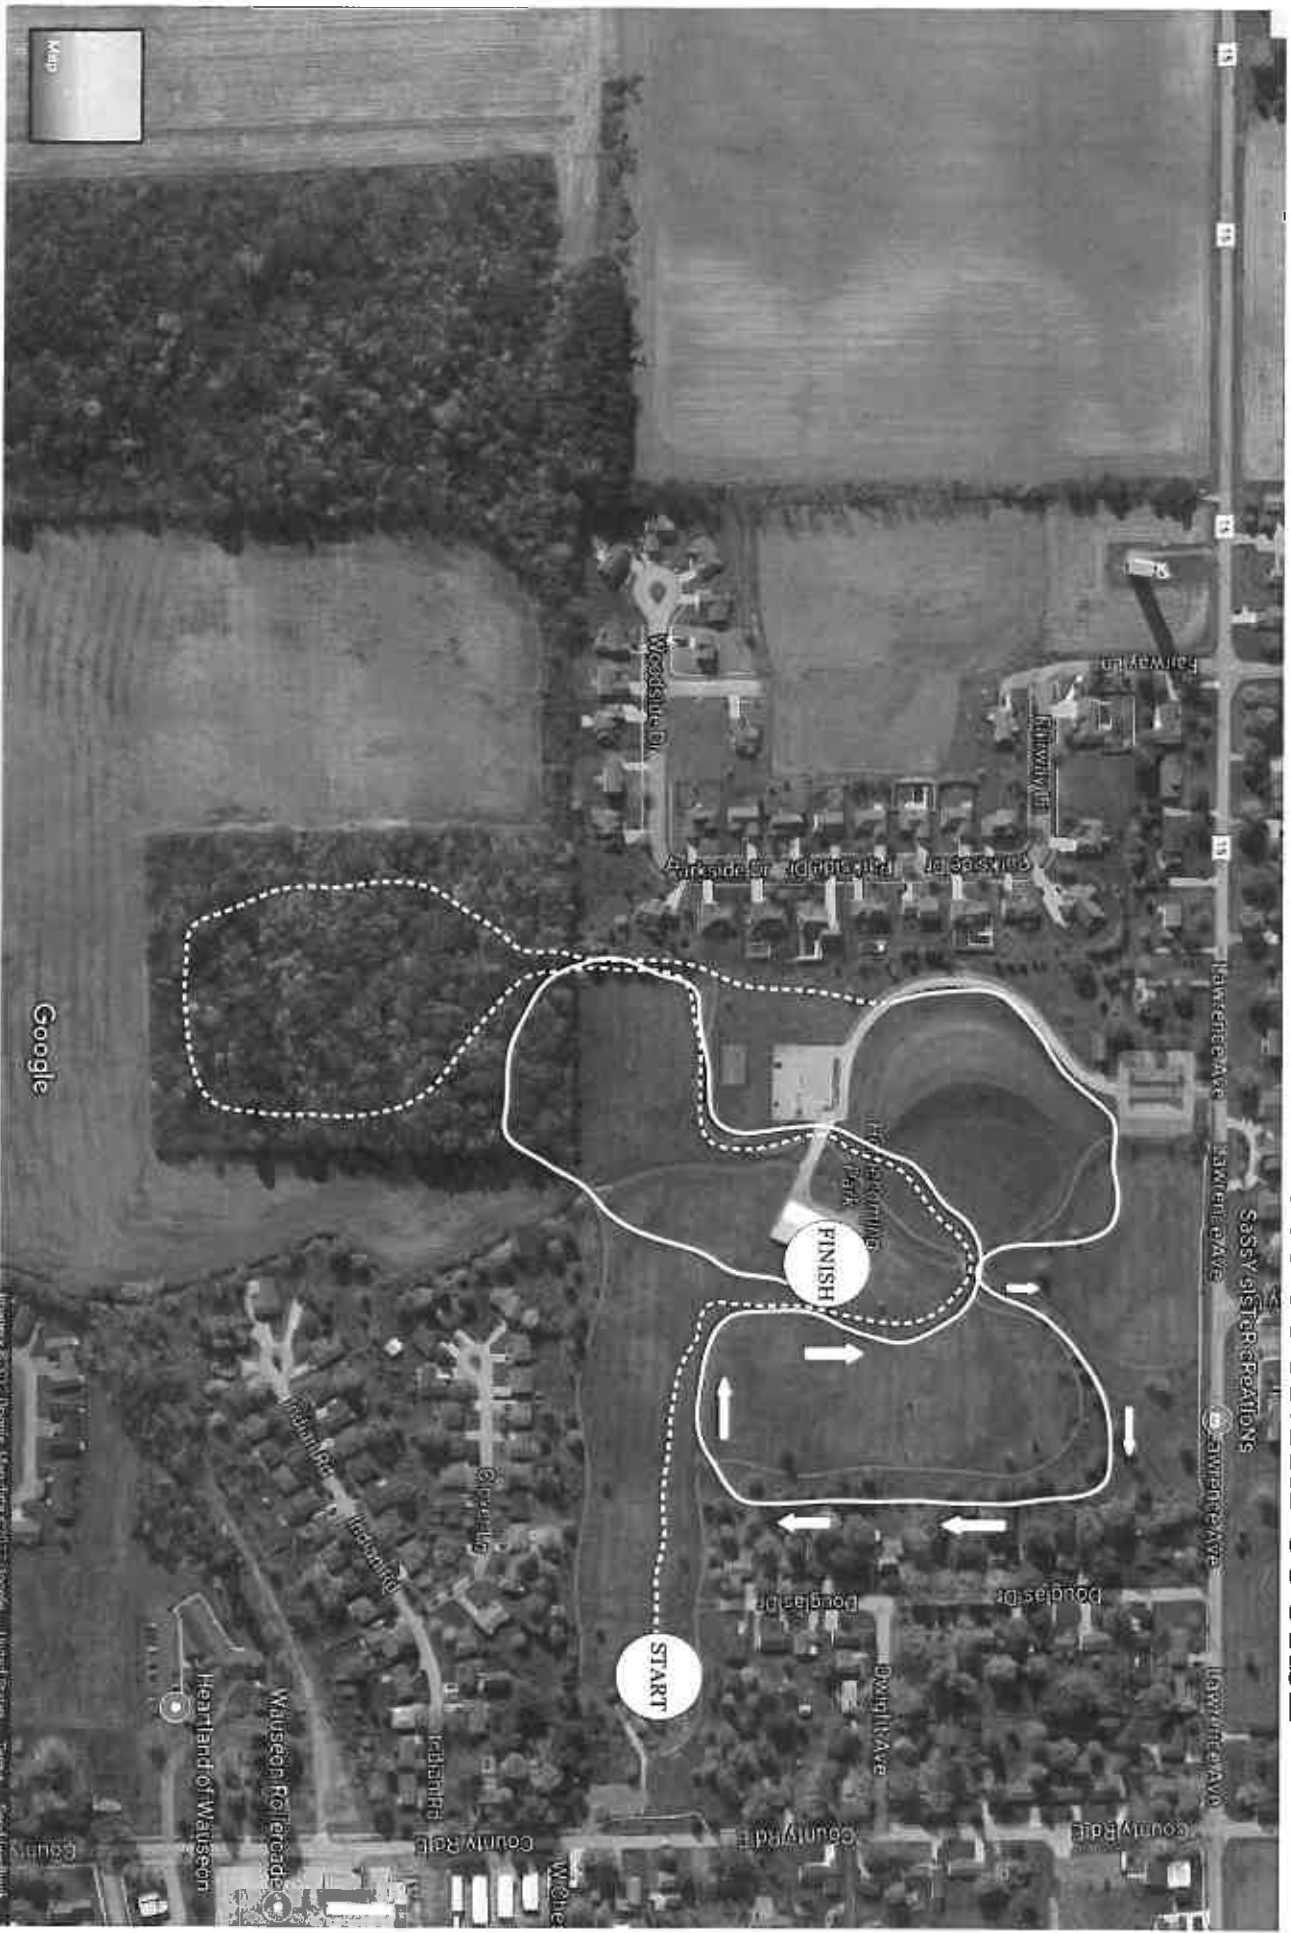

# HOMECOMING PARK ~ JUNIOR HIGH CROSS COUNTRY COURSE

YELLOW – DOTTED LINE, RED – SOLID LINE